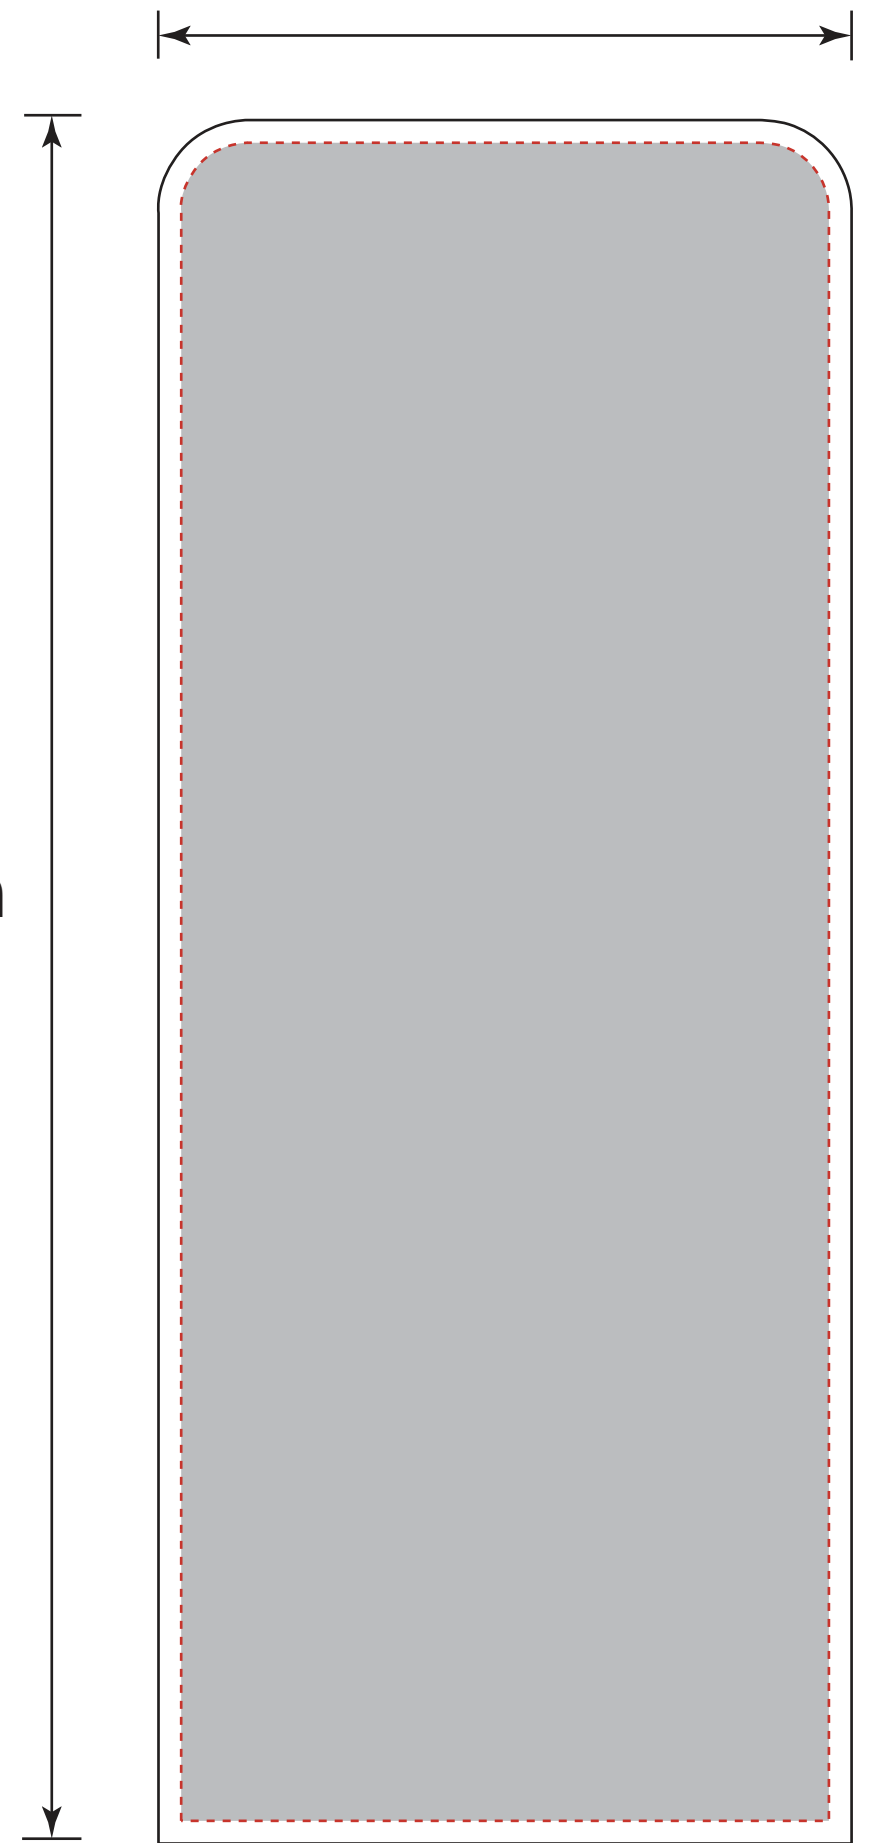

VDFBSP-3FT-D

Front

Back

917mm

917mm

2280mm

2280mm

- Tips:
1. Please put your main artwork inside the gray area
 2. Please delete the layer before saving